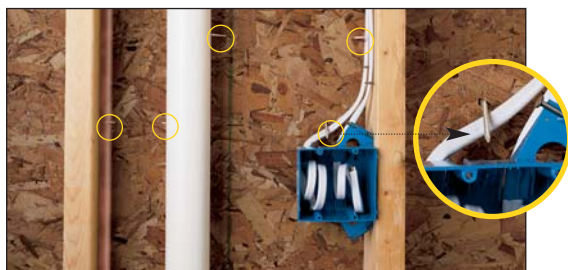

Wolverine Encore

With the STUdfinder™ Installation System

Encore with the STUdfinder™ Installation System

The *patented** STUdfinder system is designed to make it easy for your contractor to install Encore siding accurately and securely. The indicator letters on the precisely spaced nail slots, engineered to align with standards of 16" and 24" on-center construction, help locate studs time after time.

STUdfinder for Accuracy

- Nail slots align with 16" and 24" on-center standards for stud spacing
- Indicator letters help:
  - Determine location of studs
  - Ensure nails are positioned correctly
  - Ensure correct number of nails are used

STUdfinder for Security and Performance

- Nailing to studs provides a strong and secure connection
- Protects against blow-offs from under-nailing
- Protects against buckling from over-nailing
- Helps avoid nailing into hazardous items between studs like plumbing, wiring and mechanical systems

STUdfinder, because beauty and performance start with a quality installation

* The STUdfinder Installation System is covered by U.S. Patents 6,625,939, 6,679,011 and 6,715,240; other Pat. Pend.